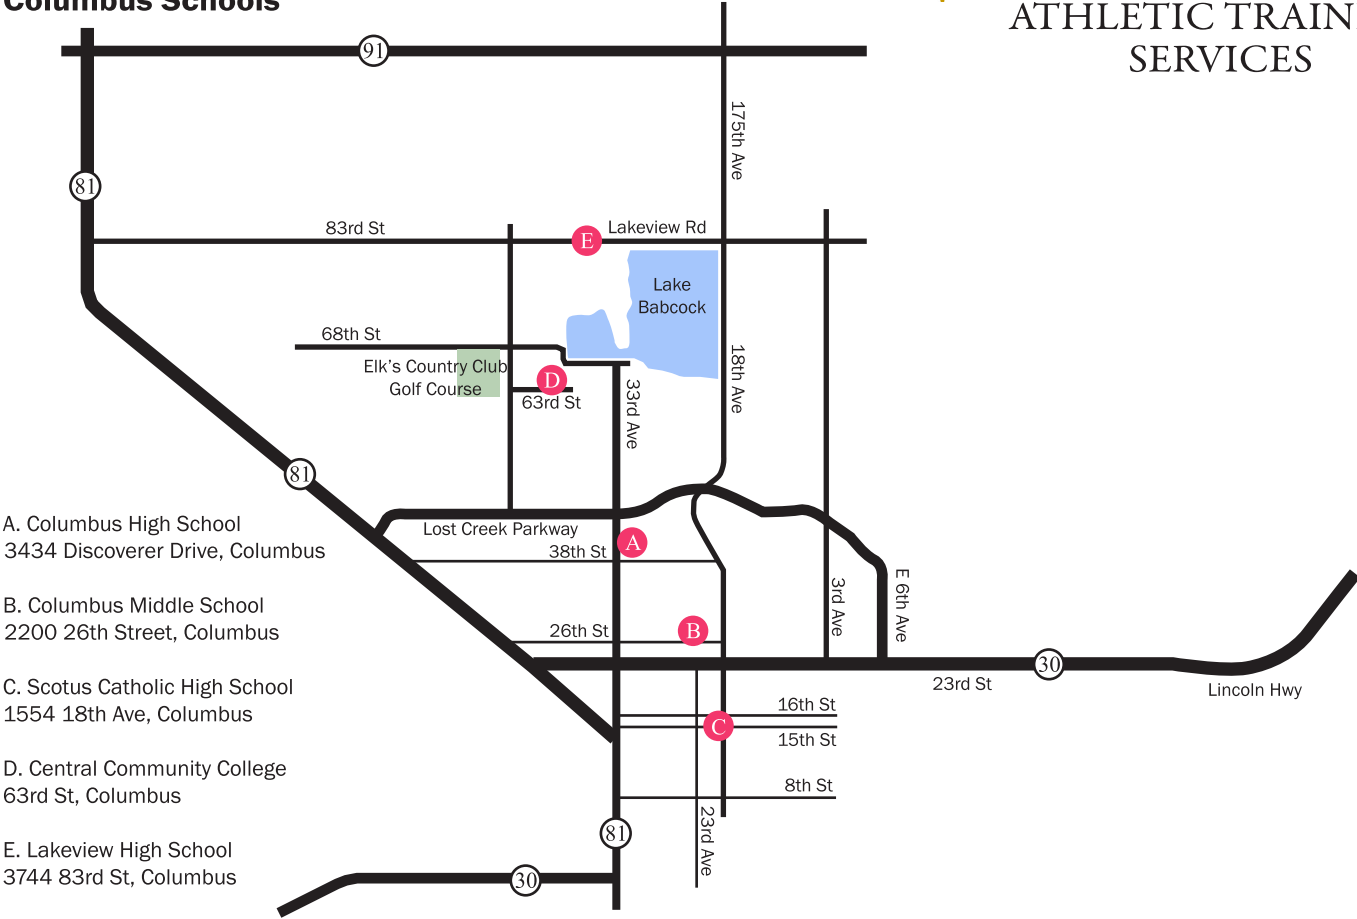

Columbus Schools

Area High Schools

- | | | | |
|---|--|--|--|
| F. Humphrey Lindsay Holy Family High School
301 Pine St, Lindsay | H. Clarkson High School
649 Cherry St, Clarkson | J. Schuyler Central High School
401 Adam St, Schuyler | L. Twin River High School
816 Willard Ave, Genoa |
| G. Leigh High School
310 Short St, Leigh | I. Howells-Dodge Public School
417 Center St, Howells | K. Saint Edward Public School
601 Clark St, St Edward | M. Shelby-Rising City Public School
650 North Walnut Street, Shelby |