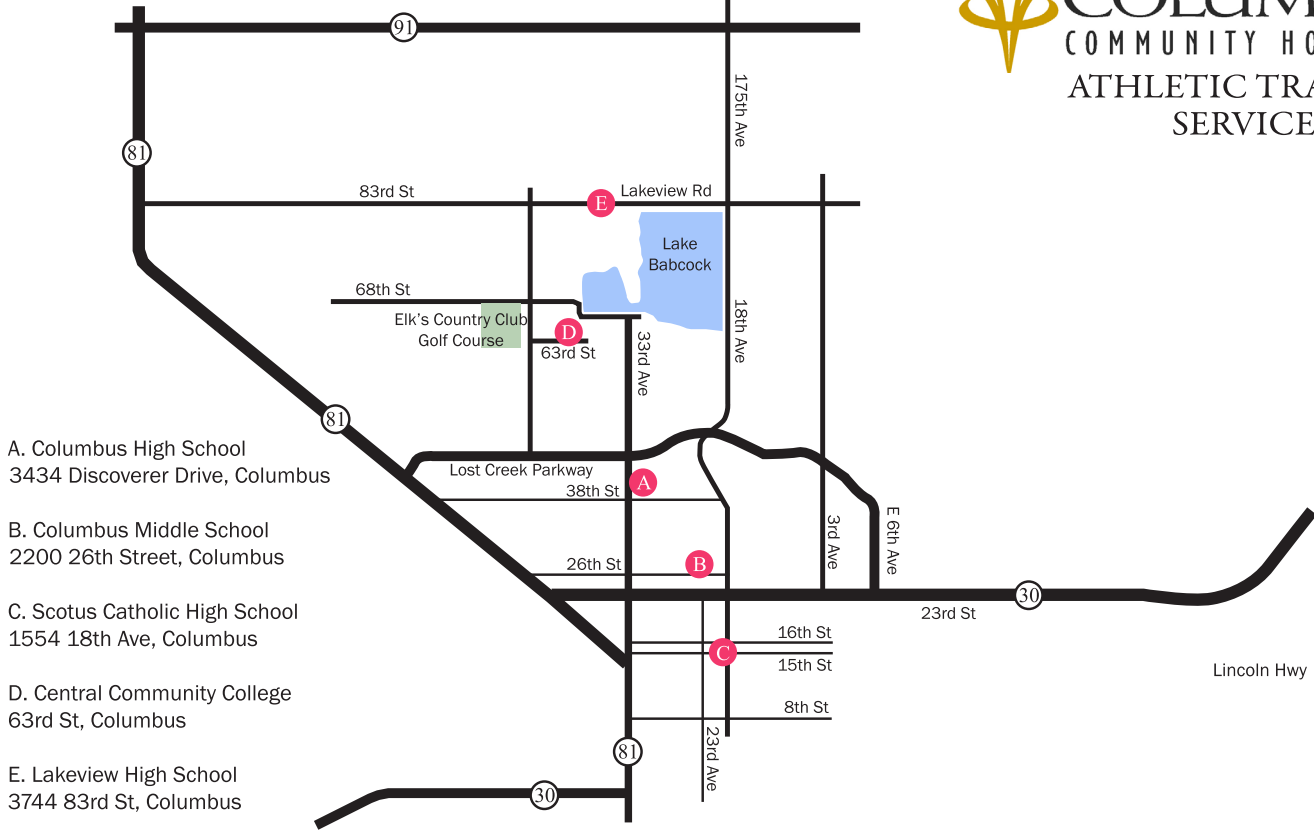

Columbus Schools

A. Columbus High School
3434 Discoverer Drive, Columbus

B. Columbus Middle School
2200 26th Street, Columbus

C. Scotus Catholic High School
1554 18th Ave, Columbus

D. Central Community College
63rd St, Columbus

E. Lakeview High School
3744 83rd St, Columbus

Area High Schools

F. Humphrey High School
405 S 7th St, Humphrey

H. Clarkson High School
649 Cherry St, Clarkson

J. Schuyler Central High School
401 Adam St, Schuyler

L. Shelby-Rising City High School
650 N Walnut St, Shelby

N. Twin River High School
816 Willard Ave, Genoa

P. Stanton High School
1007 Kingwood St., Stanton

G. Leigh High School
310 Short St, Leigh

I. Howells-Dodge Public School
417 Center St, Howells

K. Saint Edward Public School
601 Clark St., St. Edward

M. Pierce High School
201 N. Sunset St., Pierce

O. Battle Creek High School
605 W. Martin St., Battle Creek