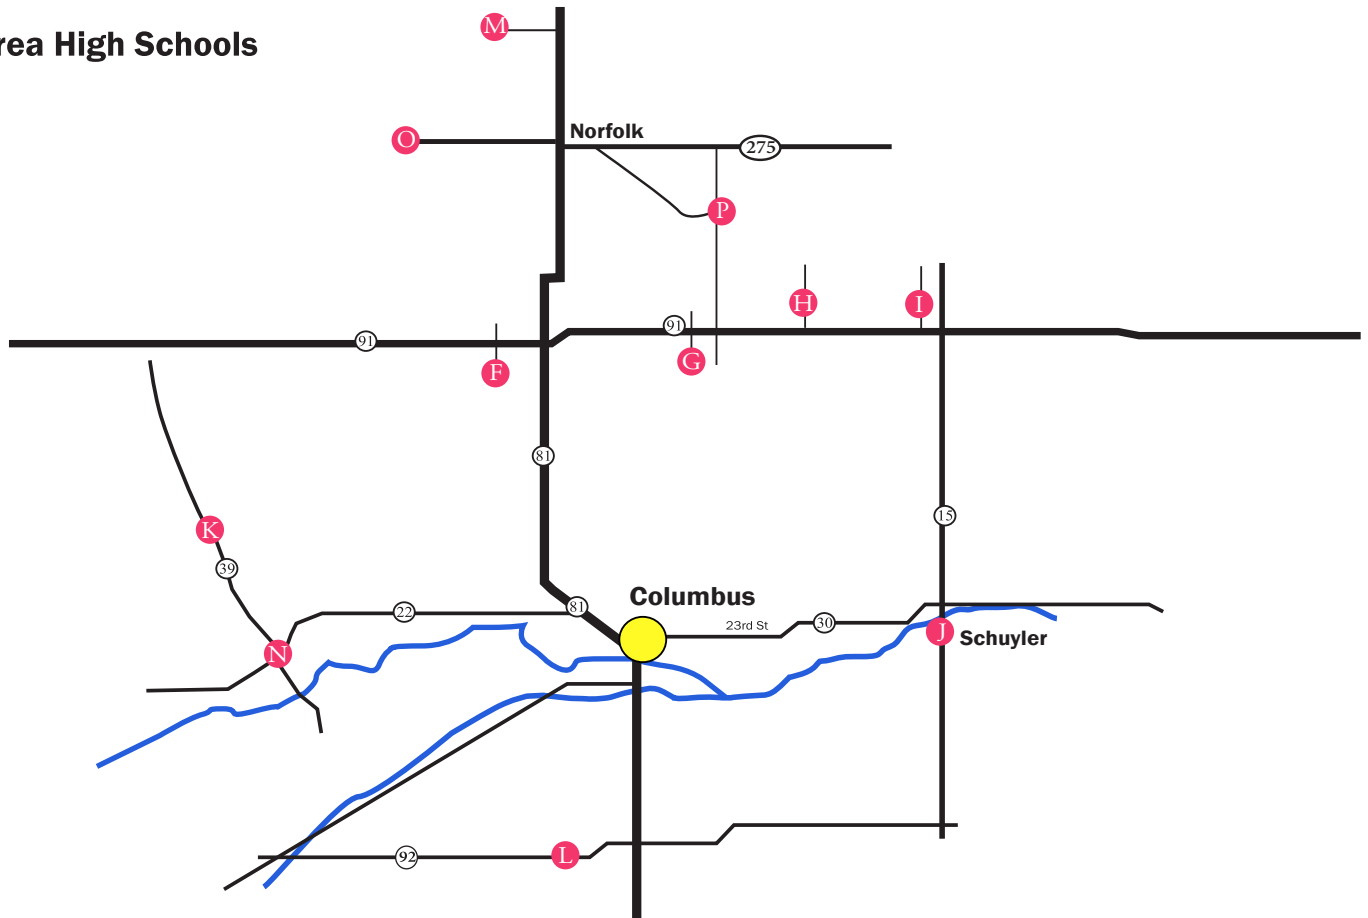

Columbus Schools

A. Columbus High School
3434 Discoverer Drive, Columbus

B. Columbus Middle School
2200 26th Street, Columbus

C. Scotus Catholic High School
1554 18th Ave, Columbus

D. Central Community College
63rd St, Columbus

E. Lakeview High School
3744 83rd St, Columbus

Area High Schools

F. Humphrey High School
405 S 7th St, Humphrey

H. Clarkson High School
649 Cherry St, Clarkson

J. Schuyler Central High School
401 Adam St, Schuyler

L. Shelby-Rising City High School
650 N Walnut St, Shelby

N. Twin River High School
816 Willard Ave, Genoa

P. Stanton High School
1007 Kingwood St., Stanton

G. Leigh High School
310 Short St, Leigh

I. Howells-Dodge Public School
417 Center St, Howells

K. Saint Edward Public School
601 Clark St., St. Edward

M. Pierce High School
201 N. Sunset St., Pierce

O. Battle Creek High School
605 W. Martin St., Battle Creek