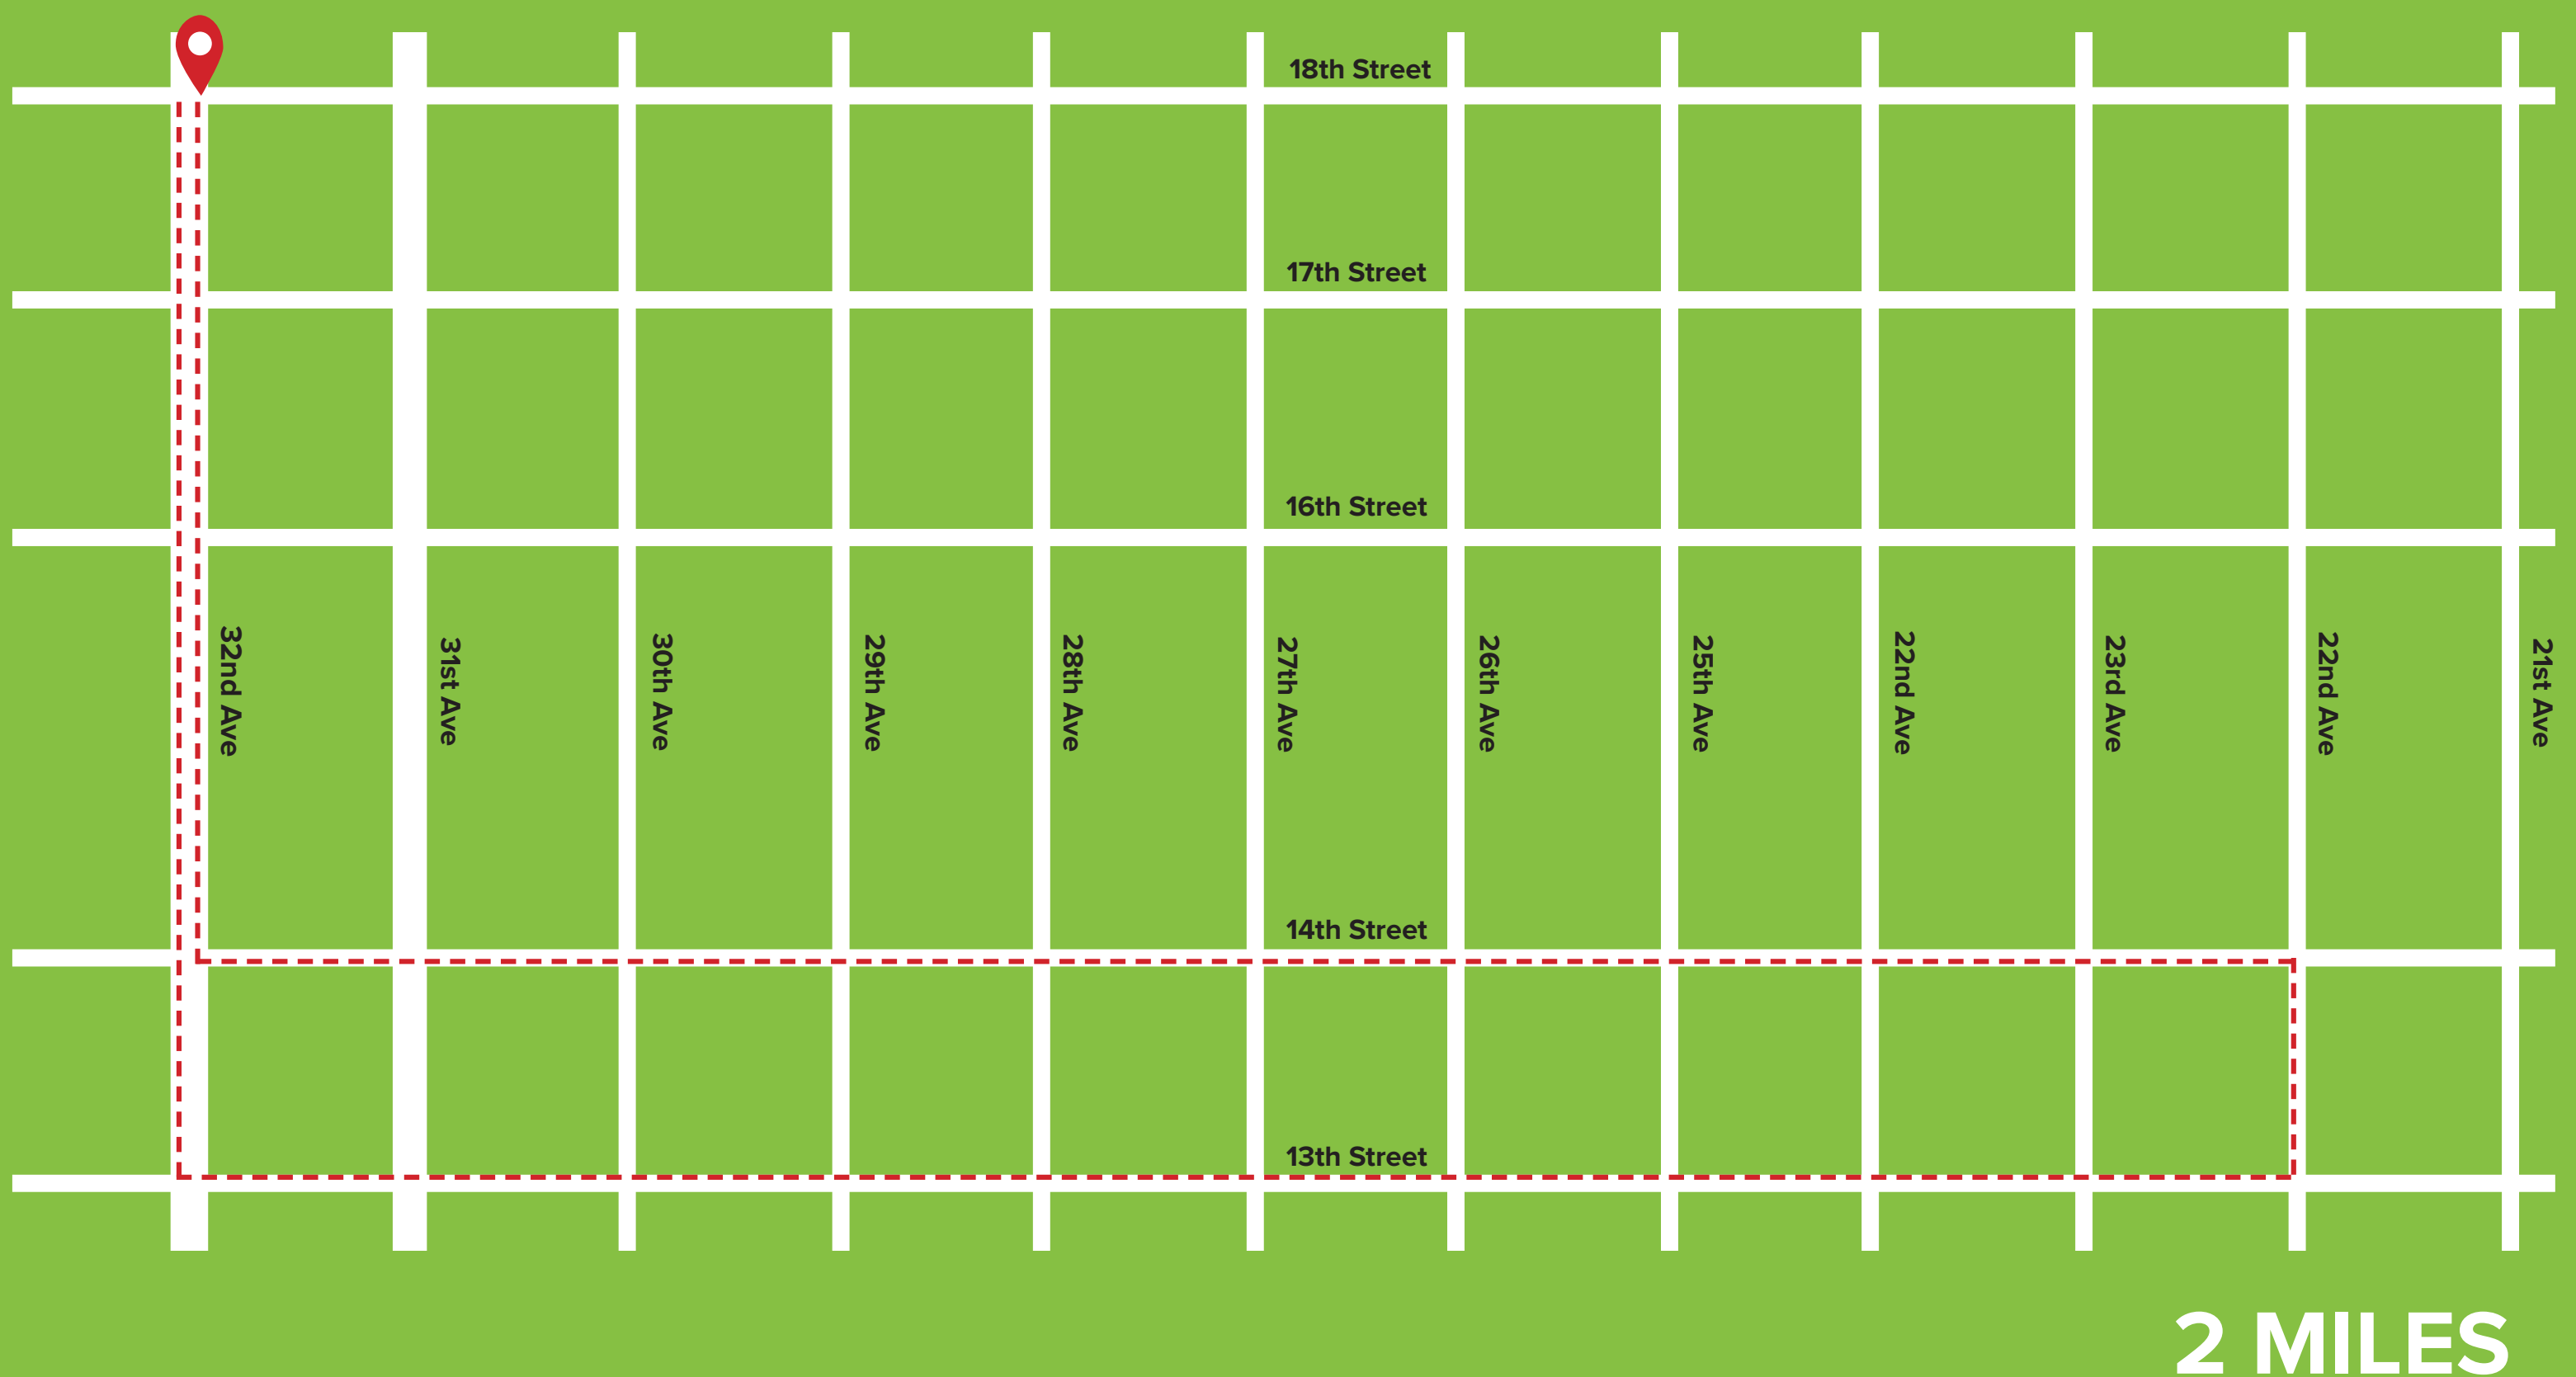

PLATTE COUNTY
LIFESTYLE
COALITION

NORTH WALKING ROUTE

Begin at 18th Street & 32nd Ave, walk south along 32nd Ave on the east sidewalk, turn east onto the south sidewalk along 14th Street (facing west-bound traffic), then turn south on 22nd Ave onto the west sidewalk, turn west onto the north sidewalk along 13th Street (facing east-bound traffic), and then turn north on 32nd Ave on the east sidewalk to return to 18th Street.